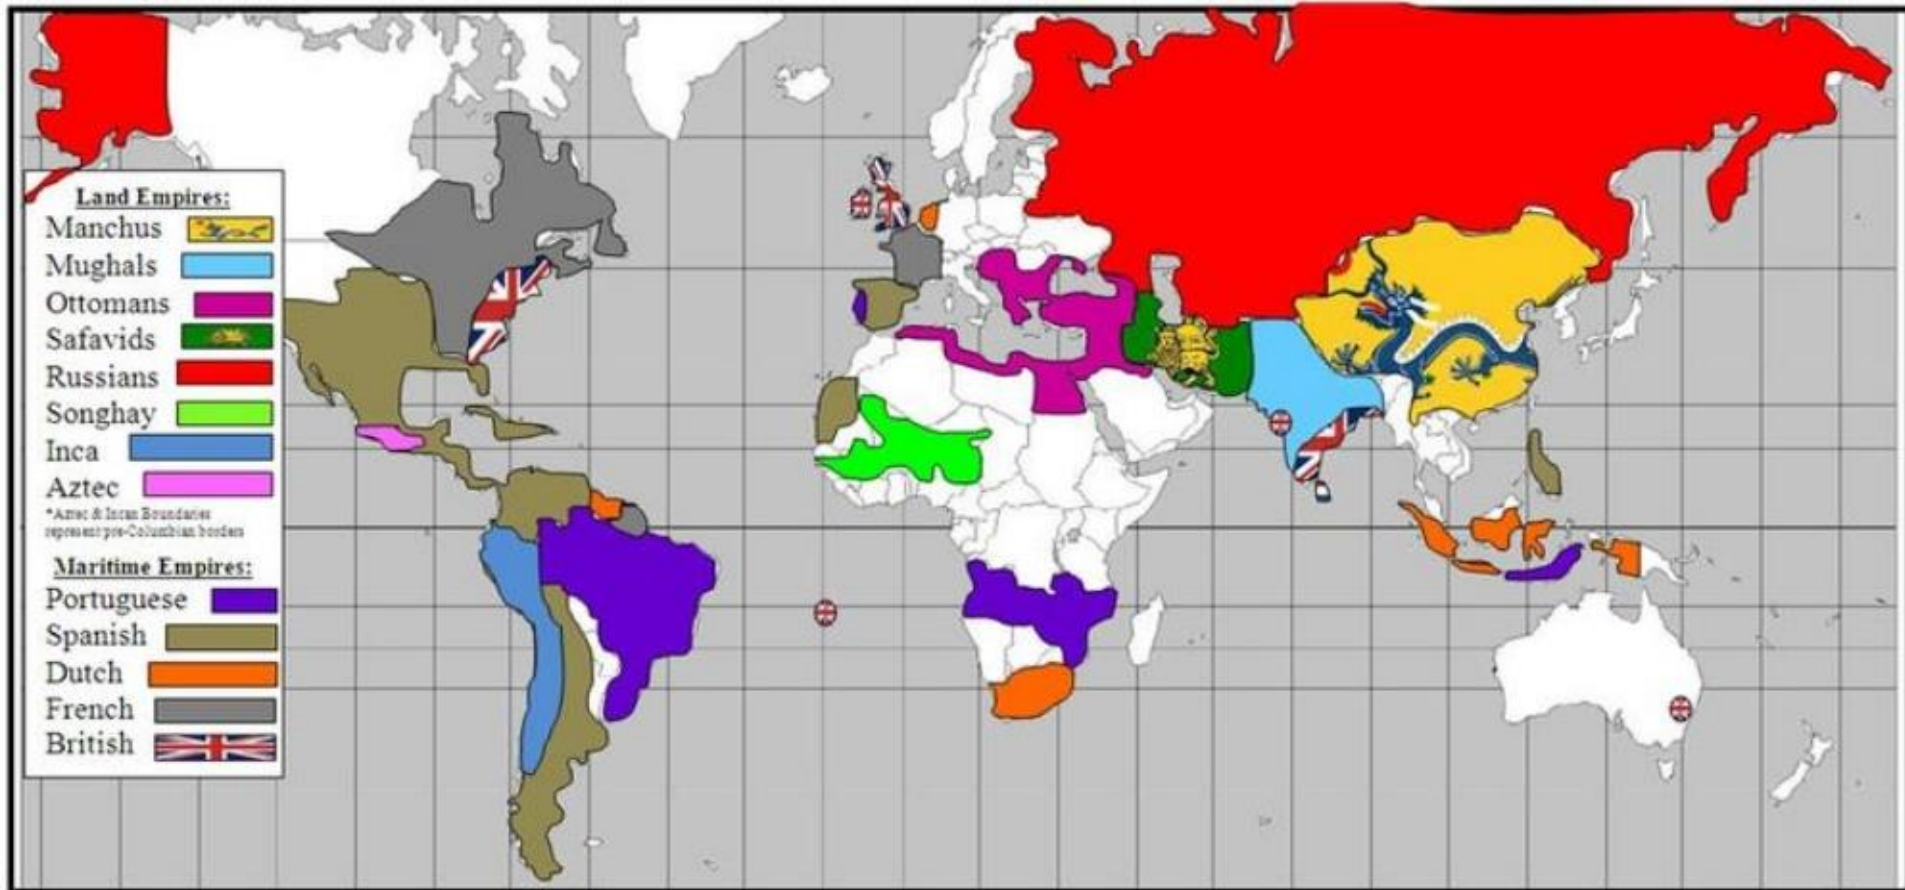

Land Based Empires Definition

- Land Based empires were **LARGE CONTINUOUS** empires with a **LARGE**, often **ETHNICALLY** and **CULTURALLY** diverse, population
- Period 4 empires were much more ethnically and religiously diverse

LAND BASED EMPIRES

Empires/Rulers developed new ways to legitimize and consolidate their power

Used Religious beliefs/ideas:

- Used to justify their rule
 - GOD PICKED ME!!!
- Used to unify people under a singular belief
 - WE _____ MUST STICK TOGETHER AGAINST THE EVIL _____

HOLY
R
O
S
T

KING
D
A
V
I
D

Empires/Rulers developed new ways to legitimize and consolidate their power

- Used Art/Monumental Architecture:
 - To show power, wealth, and connection to religion of the empire and leader
 - HOW COULD I BUILD THIS IF I WASN'T SO POWERFUL
 - To show history and accomplishments of the empire and its leader
 - REMEMBER THAT TIME WHEN WE...!!!

Methods of Increasing and Expansion of Empires

- Allowed **local leaders** to **collect taxes** for the **government** and keep a portion
 - **Called Tax Farming**

Methods of Increasing and Expansion of Empires